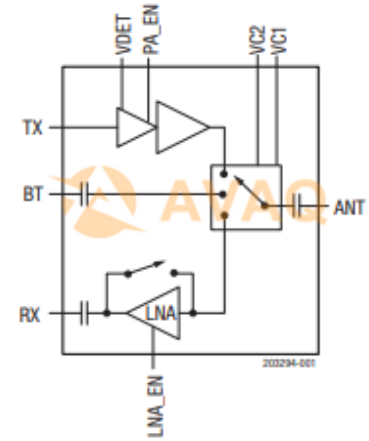

LNA/PA RF Front End

Manufacturer: [Skyworks Solutions, Inc](#)

Package/Case: QFN

Product Type: RF Integrated Circuits

RoHS: RoHS Compliant/Lead free

Lifecycle: Active

Images are for reference only

[Inquiry](#)

General Description

The SKY85310-21 is a complete 802.11b/g/n 256 QAM WLAN RF front-end module (FEM) with a Bluetooth port. The device provides all the functionality of a fully matched power amplifier (PA), power detector, low-noise amplifier (LNA), and single-pole, triple-throw (SP3T) switch.

The SKY85310-21 provides a complete 2.4 GHz WLAN RF solution from the output of the transceiver to the antenna, and from the antenna to the input of the transceiver. The LNA increases the receive sensitivity of embedded solutions to improve range or to overcome the insertion loss of cellular filters (often included for mobile applications).

The SKY85310-21 also includes a transmitter power detector with 20 dB of dynamic range, and a digital enable control for transmitter power ramp on/off control.

The device is provided in an ultra-compact, 16-pin 3 x 3 mm Quad Flat No-Lead (QFN) package.

Key Features

Integrated high-performance 2.4 GHz PA, harmonic filter, LNA with bypass, and T/R switch

Fully-matched input and output

LNA with integrated bypass mode

High performance SP3T switch to support Bluetooth/WiFi functions

Integrated positive slope power detector

Transmit gain: 30 dB

Receive gain: 12 dB

Small QFN (16-pin, 3 x 3 mm) package (MSL1, 260°C per JEDEC J-STD-020)