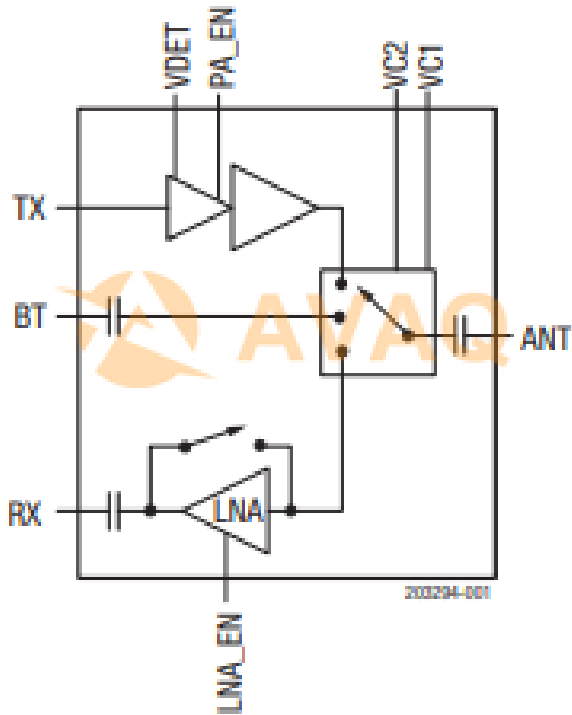

The SKY85310-21 also includes a transmitter power detector with 20 dB of dynamic range, and a digital enable control for transmitter power ramp on/off control.

The device is provided in an ultra-compact, 16-pin 3 x 3 mm Quad Flat No-Lead (QFN) package.

Integrated positive slope power detector

Transmit gain: 30 dB

Receive gain: 12 dB

Small QFN (16-pin, 3 x 3 mm) package (MSL1, 260°C per JEDEC J-STD-020)